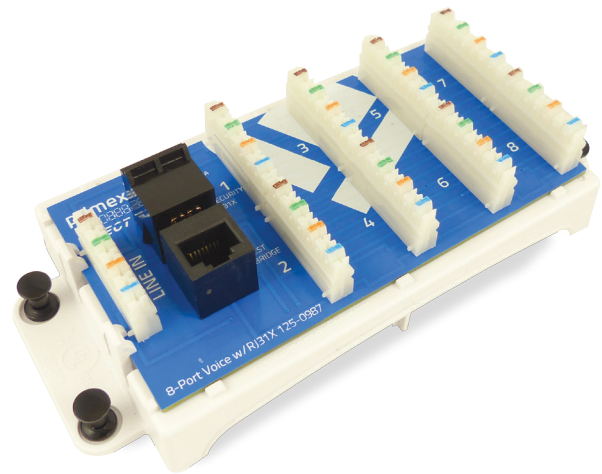

1. PRODUCT SUMMARY

The Primex 8-port Voice Module offers telephone/ fax termination points and an integrated RJ31X jack for security system line seizure. An additional test/ output jack is provided.

Designed to fit in Primex Media Distribution Hubs for structured wiring, the modules extend the networking functionality of the connected home in SFU and MDU applications.

2. PRODUCT DIMENSIONS

SIZE: 6.5"L x 3"W x 1.75"H

3. FEATURES & BENEFITS

- Four lines in are bridged to allow up to eight cable runs out, providing robust voice distribution.
- Easily and securely installed with four push pins.
- Simplified signal distribution for effective cable management.
- Fits Primex Media Distribution Hubs for structured wiring (P2100, P3000, P4200, P6300).
- Arched mounting bracket allows for cable run access.
- Wiring: 568A
- UL-Listed

4. CONFIGURATIONS

| Part # | Description |
|----------|-----------------------------|
| 125-0987 | 8-Port Voice Module w/RJ31x |

FOR MORE INFORMATION CONTACT:

20160 92A Avenue Langley BC V1M 3A4 Canada
 1.604.881.7875 1.877.881.7875 primexfits.com