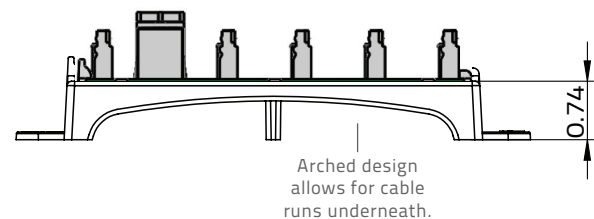

1. PRODUCT SUMMARY

The Primex 8-port Voice Module offers telephone/ fax termination points and an integrated RJ31X jack for security system line seizure. An additional test/ output jack is provided.

Designed to fit in Primex Media Distribution Hubs for structured wiring, the modules extend the networking functionality of the connected home in SFU and MDU applications.

2. PRODUCT DIMENSIONS

SIZE: 6.5"L x 3"W x 1.75"H

3. FEATURES & BENEFITS

- Four lines in are bridged to allow up to eight cable runs out, providing robust voice distribution.
- Easily and securely installed with four push pins.
- Simplified signal distribution for effective cable management.
- Fits Primex Media Distribution Hubs for structured wiring (P2100, P3000, P4200, P6300).
- Arched mounting bracket allows for cable run access.
- Wiring: 568A
- UL-Listed

4. CONFIGURATIONS

Part #	Description
125-0987	8-Port Voice Module w/RJ31x

FOR MORE INFORMATION CONTACT:

20160 92A Avenue Langley BC V1M 3A4 Canada
1.604.881.7875 1.877.881.7875 primexfits.com