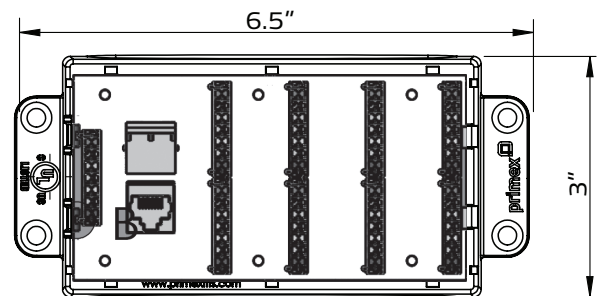

2. PRODUCT DIMENSIONS

SIZE: 6.5"L x 3"W x 1.75"H

3. FEATURES & BENEFITS

- Four lines in are bridged to allow up to eight cable runs out, providing robust voice distribution.
- Easily and securely installed with four push pins.
- Simplified signal distribution for effective cable management.
- Fits Primex Media Distribution Hubs for structured wiring (P2100, P3000, P4200, P6300).
- Arched mounting bracket allows for cable run access.
- Wiring: 568A
- UL-Listed

4. CONFIGURATIONS

| Part # | Description |
|----------|-----------------------------|
| 125-0987 | 8-Port Voice Module w/RJ31x |

FOR MORE INFORMATION CONTACT:

20160 92A Avenue Langley BC V1M 3A4 Canada
 1.604.881.7875 1.877.881.7875 primexfits.com