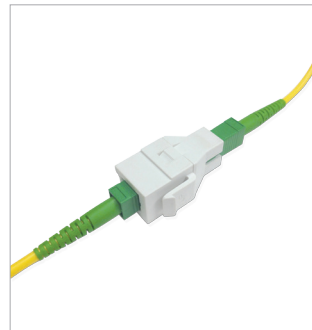

**1. PRODUCT SUMMARY**

The Primex SC/APC fiber Keystone with Shutter offers easy connectivity for workstation cabling termination on single mode and multimode fiber cables.

Compatible with all standard wall plates and ideal for telecommunications applications such as FTTH, it includes a shutter which keeps the jack low-profile while protecting against dust.

**2. PRODUCT DIMENSIONS**

SIZE: 0.65"W x 0.64"H x 1.5"D

**3. FEATURES & BENEFITS**

- Dust cover design can provide port protection.
- Compatible with most patch panels, surface mount boxes and faceplates.
- Shutter shields eye against exposure to light emittance.
- Low insertion loss.
- Low back reflection loss.
- Standards: UL 1863 Safety listed, UL 94V-0 flammability standard, TIA-568-C.3

**4. CONFIGURATIONS**

Part #	Description
125-0908	SC/APC Keystone w/shutter

Compatible with most wall plates

**FOR MORE INFORMATION CONTACT:**

20160 92A Avenue Langley BC V1M 3A4 Canada  
 1.604.881.7875 1.877.881.7875 [primexfits.com](http://primexfits.com)