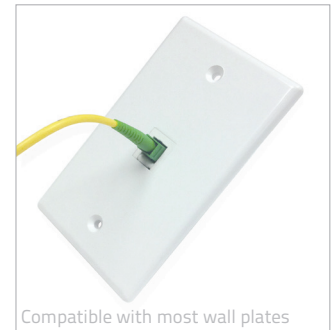

**1. PRODUCT SUMMARY**

The Primex SC/APC fiber Keystone with Shutter offers easy connectivity for workstation cabling termination on single mode and multimode fiber cables.

Compatible with all standard wall plates and ideal for telecommunications applications such as FTTH, it includes a shutter which keeps the jack low-profile while protecting against dust.

**2. PRODUCT DIMENSIONS**

SIZE: 0.65"W x 0.64"H x 1.5"D

**3. FEATURES & BENEFITS**

- Dust cover design can provide port protection.
- Compatible with most patch panels, surface mount boxes and faceplates.
- Shutter shields eye against exposure to light emittance.
- Low insertion loss.
- Low back reflection loss.
- Standards: UL 1863 Safety listed, UL 94V-0 flammability standard, TIA-568-C.3

**4. CONFIGURATIONS**

Part #	Description
125-0908	SC/APC Keystone w/shutter

Compatible with most wall plates

**FOR MORE INFORMATION CONTACT:**

20160 92A Avenue Langley BC V1M 3A4 Canada  
 1.604.881.7875 1.877.881.7875 [primexfits.com](http://primexfits.com)