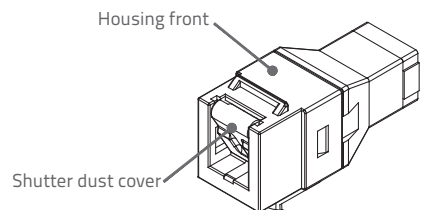

Compatible with most wall plates

FOR MORE INFORMATION CONTACT:

20160 92A Avenue Langley BC V1M 3A4 Canada
1.604.881.7875 1.877.881.7875 primexfits.com