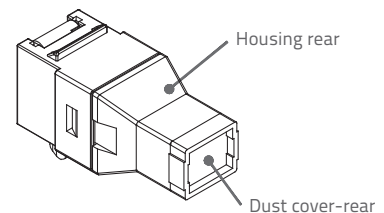

FOR MORE INFORMATION CONTACT:

20160 92A Avenue Langley BC V1M 3A4 Canada
1.604.881.7875 1.877.881.7875 primexfits.com