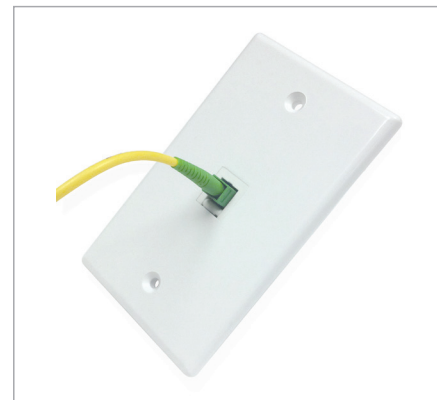

1. PRODUCT SUMMARY

The Primex Single-Gang Wall Plates for Cat5e, Cat6 and SC/APC jacks offer application scalability in a small footprint.

Easily installed, these jacks are quick-swappable from one to four ports. Compatible with standard Cat5e, Cat6 and SC/APC keystone, they offer scalable access to high-speed data on the premises.

Pair them with Primex keystone for a complete wall plate solution.

2. PRODUCT DIMENSIONS

SIZE: Fits standard electrical boxes

3. FEATURES & BENEFITS

- 1-4 port options for fitting standard Cat5e, Cat6 and/or SC/APC keystone.
- Single-gang faceplate houses multiple ports in a small footprint.
- Pairs with Cat5e, Cat6 and SC/APC keystone.
- Classic white.
- Includes two mounting screws.

4. CONFIGURATIONS

Part #	Description
125-0957-WT	Single-gang wall plate, 1-port
125-0958-WT	Single-gang wall plate, 2-port
125-0955-WT	Single-gang wall plate, 3-port
125-0956-WT	Single-gang wall plate, 4-port