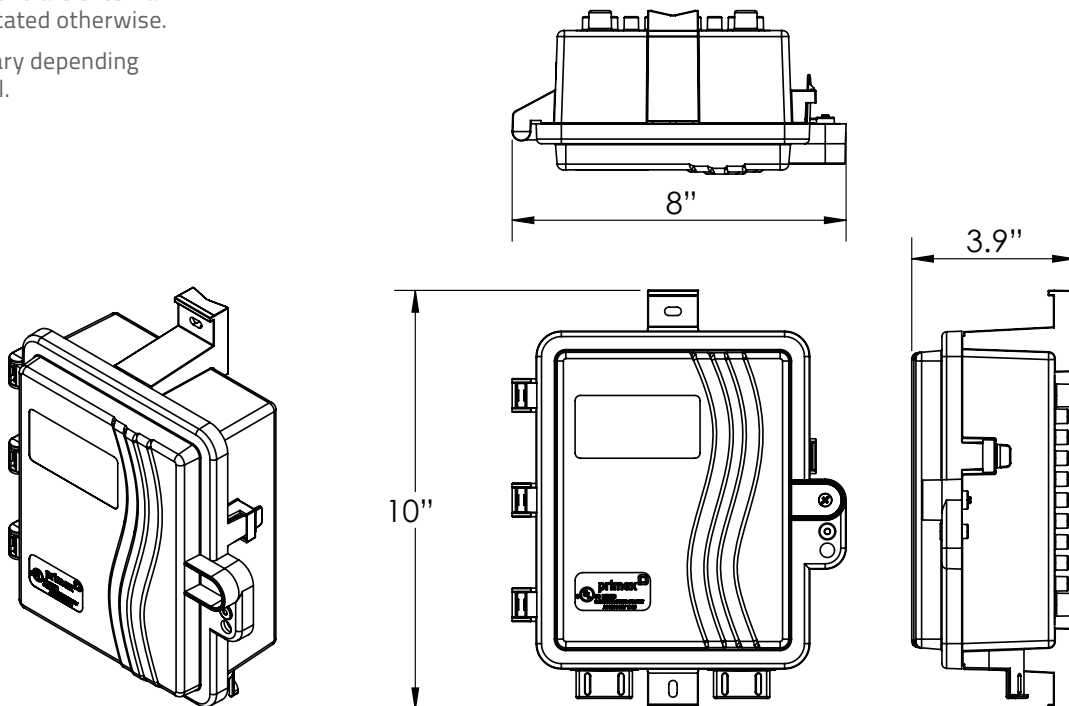

### 2. DIMENSIONS

Inside: H 8.1"/W 5.5"/D 3.1"  
Outside: H 10"/W 8"/D 3.9"

6. TECHNICAL DRAWINGS

**DIMENSIONS**

All dimensions are external unless indicated otherwise.

Size may vary depending upon model.

FOR MORE INFORMATION CONTACT:

1.604.881.7875 1.604.881.7835

[www.primex.com](http://www.primex.com)