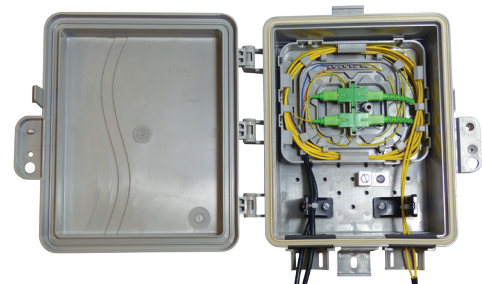

### 2. DIMENSIONS

Inside: H 8.1"/W 5.5"/D 3.1"  
Outside: H 10"/W 8"/D 3.9"

### 3. FEATURES & BENEFITS

- Compact, low profile design provides simple fiber splice and connect point for SFU or small business applications.
- Integrated Fiber Transition Outlet (FTO) for splicing, storing and connecting one or two fibers.
- Fiber ladder and ground lug for securing hardened drop cable.
- Snap lock and available locking override provides secure service provider access 24/7.
- High quality UV-protected PVC made in North America for long-lasting fiber protection in demanding weather conditions.
- Two robust half-inch ports with rubber grommets for protected fiber entry and exit.
- External wall and pole mounting brackets that eliminate the need to drill through the box and allow for quick and easy deployment.
- UL-listed and industry-standardized for easy implementation.

### 4. APPLICATIONS

- FTTH for single family units
- FTTB for small businesses

125-1129: FTO, 1 SC/APC simplex adapter, override lock, gasket, PVC

125-1399: FTO, 2 SC/APC simplex adapters, override lock, gasket, PVC  
(Fiber not included)