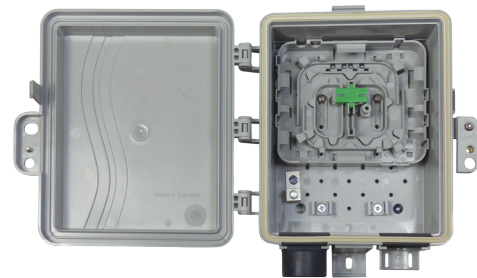

PRODUCT
MODEL CODE

P500FSC

FTTx Splice/Connect OSP Enclosure

1. SUMMARY

The Primex Wave P500FSC is a compact one or two fiber outside plant enclosure ideal for Single Family Unit (SFU) or small business applications.

The Fiber Transition Outlet (FTO) offers secure fiber splice management that protects the fiber bend radius. Fiber ladders and a ground lug effectively secure hardened drop fiber.

Includes snap lock and override locks for secure access.

2. DIMENSIONS

Inside: H 8.1"/W 5.5"/D 3.1"
Outside: H 10"/W 8"/D 3.9"

3. FEATURES & BENEFITS

- Compact, low profile design provides simple fiber splice and connect point for SFU or small business applications.
- Integrated Fiber Transition Outlet (FTO) for splicing, storing and connecting one or two fibers.
- Fiber ladder and ground lug for securing hardened drop cable.
- Snap lock and available locking override provides secure service provider access 24/7.
- High quality UV-protected PVC made in North America for long-lasting fiber protection in demanding weather conditions.
- Two robust half-inch ports with rubber grommets for protected fiber entry and exit.
- External wall and pole mounting brackets that eliminate the need to drill through the box and allow for quick and easy deployment.
- UL-listed and industry-standardized for easy implementation.

4. APPLICATIONS

- FTTH for single family units
- FTTB for small businesses

125-1129: FTO, 1 SC/APC simplex adapter, override lock, gasket, PVC