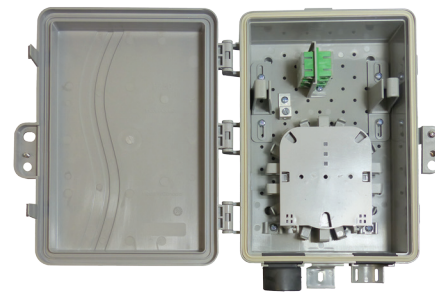

PRIMEX

Product Specification Sheet

PRODUCT
MODEL CODE

P750FSC

FTTx Splice/Connect OSP Enclosure

1. SUMMARY

The Primex Wave P750FSC is a compact one to six fiber outside plant enclosure ideal for Single or Multi Family Unit (SFU/MDU) or small business applications.

The Fiber Transition Outlet (FTO) or splice tray offer secure fiber splice management that protects the fiber bend radius. Fiber ladders and a ground lug effectively secure hardened drop cable.

Available with a F81, hex bolt or override lock.

2. DIMENSIONS

Inside: H 8.9"/W 5.9"/D 3.1"

Outside: H 12.2"/W 8.6"/D 3.9"

3. FEATURES & BENEFITS

- Compact, low profile design provides simple fiber splice and connect point for SFU or small business applications.
- Integrated Fiber Transition Outlet (FTO) or splice tray for splicing, storing and connecting one to six fibers.
- Fiber ladder and ground lug for securing hardened drop cable.
- Snap lock and available locking override provides secure service provider access 24/7.
- High quality UV-protected PVC made in North America for long-lasting fiber protection in demanding weather conditions.
- Two robust half-inch ports with rubber grommets for protected fiber entry and exit.
- External wall and pole mounting brackets that eliminate the need to drill through the box and allow for quick and easy deployment.
- UL-listed and industry-standardized for easy implementation.

4. APPLICATIONS

- FTTH for single and multi family units
- FTTB for small businesses

125-0941: 3 SC/APC duplex adapters, 2 spools, override lock, gasket, PVC

125-1086: 1 SC/APC simplex adapter, FTO, hex bolt, gasket, 2 flat grommets, PVC