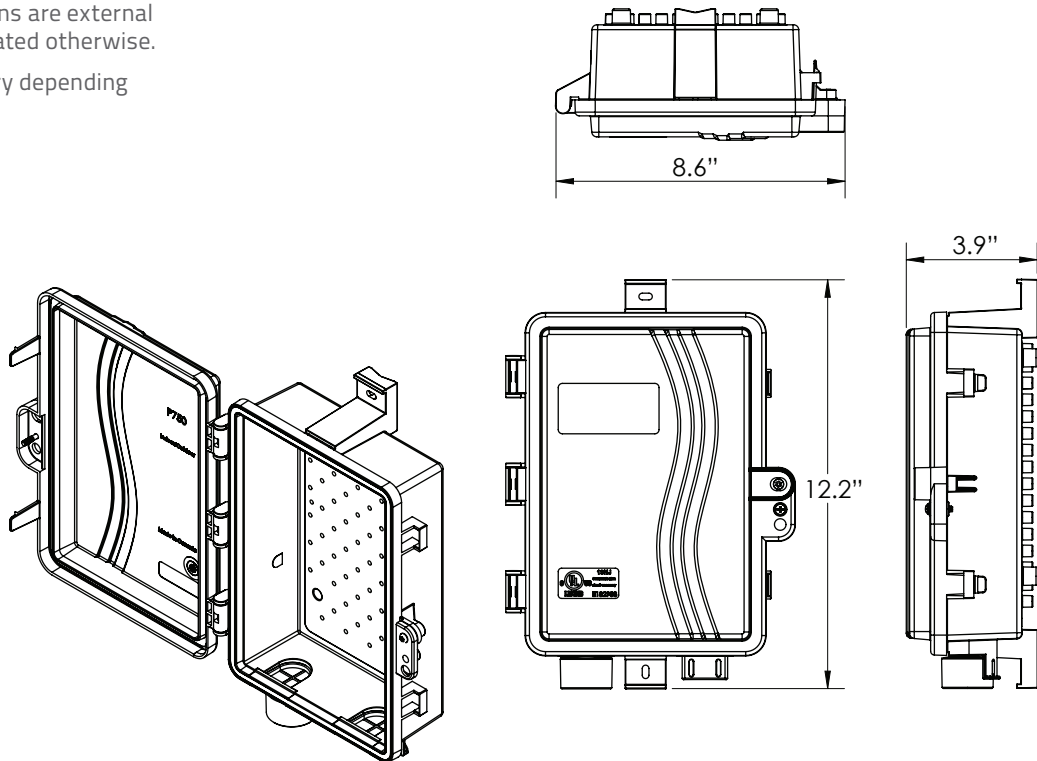

5. CONFIGURATIONS

MODELS		
PART NUMBER	PART NAME	DESCRIPTION
125-0856	P750FSC-OG6SU	P750FSC, w/3 SC/UPC duplex adapters, override lock, gasket, PVC
125-0941	P750FSC-OG6SA	P750FSC, w/3 SC/APC duplex adapters, override lock, gasket, PVC
125-1075	P750FSC-FG6SA	P750FSC, w/3 SC/APC duplex adapters, 2 fiber spools, F81 lock, gasket, PVC
125-1086	P750FSC-HG1SA	P750FSC, w/4 SC/APC simplex adapters, hex bolt, 1 rear entry/2 flat grommets, PVC
125-0903	P750FSC-OG6SA	P750FSC, w/3 SC-APC duplex adapters, override lock, PVC

6. TECHNICAL DRAWINGS

DIMENSIONS

All dimensions are external unless indicated otherwise.

Size may vary depending upon model.

FOR MORE INFORMATION CONTACT:

1.604.881.7875 1.604.881.7835

www.primexs.com