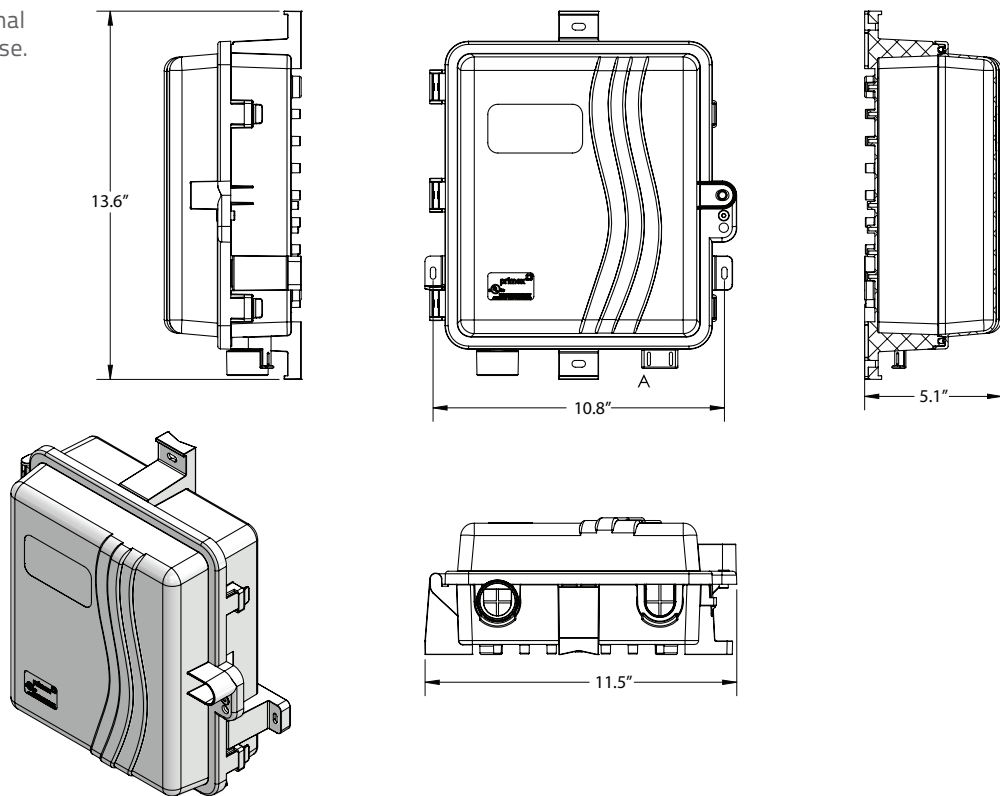

5. CONFIGURATIONS

MODELS		
PART NUMBER	PART NAME	DESCRIPTION
125-0810	P1000FSC-TG6SA	P1000FSC, w/3 SC/APC duplex adapters, gasket, override lock, PVC
125-0890	P1000FSC-TG12SA	P1000FSC, w/6 SC/APC duplex adapters, gasket, override lock, PVC
125-0901	P1000FSC-TG15U	P1000FSC, w/FTO 1 SC/UPC simplex adapter, gasket, override lock, PVC

6. TECHNICAL DRAWINGS

DIMENSIONS

All dimensions are external unless indicated otherwise.

Size may vary depending upon model.

FOR MORE INFORMATION CONTACT:

1.604.881.7875 1.604.881.7835

www.primex.com