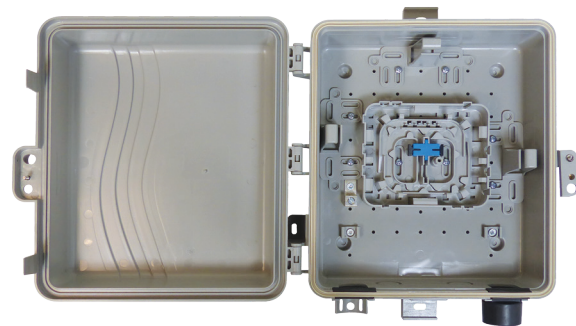

### 1. SUMMARY

The Primex P1000MFSC is a compact one to 12 fiber outside plant enclosure ideal splicing and connecting Single or Multi Family unit (SFU/MDU) applications.

The Fiber Transition Outlet (FTO) or splice tray offer secure fiber splice management that protects the fiber bend radius. Hurricane Fiber Clips and fiber cradles effectively route and store cable.

### 2. DIMENSIONS

Inside: H 10.1" / W 8.6" / D 4.3"

Outside: H 13.6" / W 11.5" / D 5.1"

### 3. FEATURES & BENEFITS

- Compact, low profile design provides simple fiber splice and connect point for SFU or small business applications.
- Integrated Fiber Transition Outlet (FTO) or splice tray for splicing, storing and connecting one to six fibers.
- Hurricane Fiber Clips and fiber cradles for secure fiber management.
- Snap lock and locking override provides secure service provider access 24/7.
- High quality UV-protected PVC made in North America for long-lasting fiber protection in demanding weather conditions.
- Two robust half-inch ports with rubber grommets for protected fiber entry and exit.
- External wall and pole mounting brackets that eliminate the need to drill through the box and allow for quick and easy deployment.
- UL-listed and industry-standardized for easy implementation.

### 4. APPLICATIONS

- FTTH for single and multi family units
- FTTB for small businesses

125-0890: 6 SC/APC duplex adapters, gasket, override lock, PVC

125-0901: FTO 1 SC/UPC simplex adapter, gasket, override lock, PVC