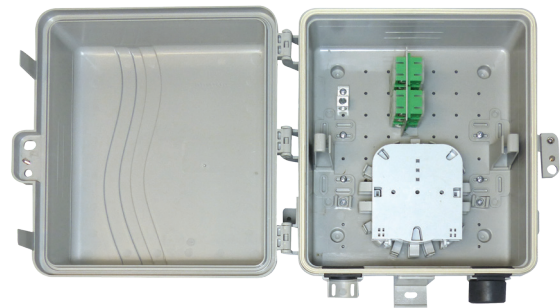

1. SUMMARY

The Primex P1000MFSC is a compact one to 12 fiber outside plant enclosure ideal splicing and connecting Single or Multi Family unit (SFU/MDU) applications.

The Fiber Transition Outlet (FTO) or splice tray offer secure fiber splice management that protects the fiber bend radius. Hurricane Fiber Clips and fiber cradles effectively route and store cable.

Includes snap lock and override for secure access.

2. DIMENSIONS

Inside: H 10.1" / W 8.6" / D 4.3"

Outside: H 13.6" / W 11.5" / D 5.1"

3. FEATURES & BENEFITS

- Compact, low profile design provides simple fiber splice and connect point for SFU or small business applications.
- Integrated Fiber Transition Outlet (FTO) or splice tray for splicing, storing and connecting one to six fibers.
- Hurricane Fiber Clips and fiber cradles for secure fiber management.
- Snap lock and locking override provides secure service provider access 24/7.
- High quality UV-protected PVC made in North America for long-lasting fiber protection in demanding weather conditions.
- Two robust half-inch ports with rubber grommets for protected fiber entry and exit.
- External wall and pole mounting brackets that eliminate the need to drill through the box and allow for quick and easy deployment.
- UL-listed and industry-standardized for easy implementation.

4. APPLICATIONS

- FTTH for single and multi family units
- FTTB for small businesses

125-0890: 6 SC/APC duplex adapters, gasket, override lock, PVC