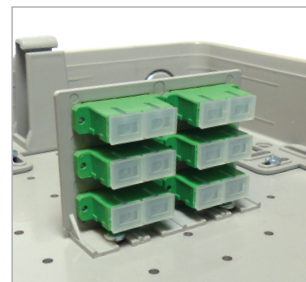

Six duplex SC/APC adapters