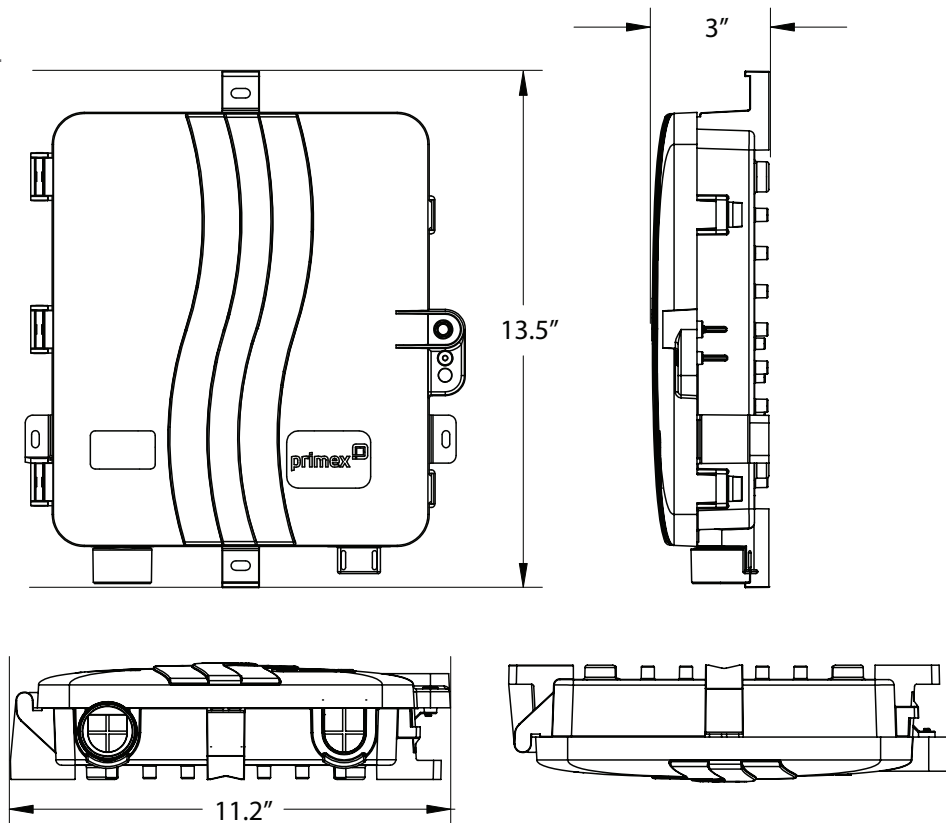

### 2. DIMENSIONS

Inside: H 10.2"/W 8.7"/D 2.4"

Outside: H 13.5"/W 11.2"/D 3"

6. TECHNICAL DRAWINGS

DIMENSIONS

All dimensions are external unless indicated otherwise.

Size may vary depending upon model.

FOR MORE INFORMATION CONTACT:

1.604.881.7875 1.604.881.7835

[www.primex.com](http://www.primex.com)