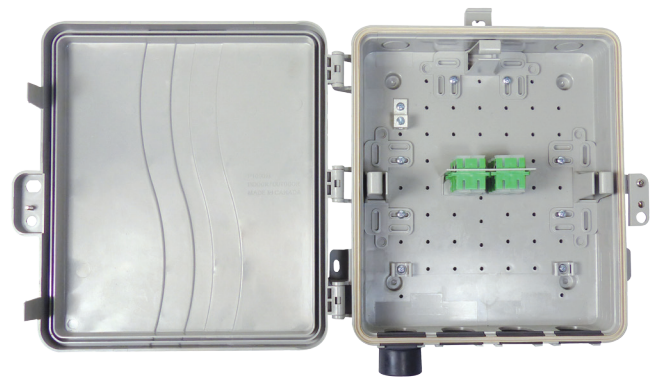

PRIMEX

Product Specification Sheet

PRODUCT
MODEL CODE

P1000MFCC

FTTx Cross-Connect OSP Enclosure

1. SUMMARY

The Primex Wave P1000MFCC is a low-profile one to 12 fiber cross connect enclosure ideal for FTTH Multi Dwelling Unit (MDU) or small business applications.

It offers quick and secure fiber connection and management with the included fiber adapters and bend-protected slack storage.

Includes snap and override locks for secure access.

2. DIMENSIONS

Inside: H 10.2"/W 8.7"/D 2.4"

Outside: H 13.5"/W 11.2"/D 3"

3. FEATURES & BENEFITS

- Low-profile design with included SC/APC fiber adapters provides simple transition point for one to 12 fiber applications.
- Primex Hurricane Clips, Strain Relief Lug and cradles offer secure, robust fiber management.
- Snap and override locks provide secure service provider access 24/7.
- High quality UV-protected PVC made in North America for long-lasting fiber protection in demanding weather conditions.
- Four robust one-inch ports with rubber grommets for protected fiber entry and exit.
- External wall and pole mounting brackets that eliminate the need to drill through the box and allow for quick and easy deployment.
- UL-listed and industry-standardized for easy implementation.

4. APPLICATIONS

- FTTH for multi family units
- FTTB for small businesses

125-1380: 6 duplex SC/APC adapters, override lock, 3 Hurricane Clips, PVC