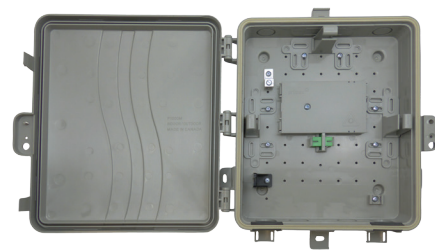

PRIMEX

Product Specification Sheet

PRODUCT
MODEL CODE

P1000MFSC

FTTx Splice/Connect OSP Enclosure

1. SUMMARY

The Primex P1000MFSC is a compact one to 12 fiber outside plant enclosure ideal splicing and connecting Single or Multi Family Unit (SFU/MDU) applications.

The internal Fiber Transition Case (FTC) offers secure fiber splice management that protects the fiber bend radius.

Includes snap locks and hex bolt for secure access.

2. DIMENSIONS

Inside: H 10.2" /W 8.7" /D 2.1"

Outside: H 13.5" /W 11.2" /D 3"

3. FEATURES & BENEFITS

- Compact, low profile design provides simple fiber splice and connect point for SFU or small business applications.
- Integrated Fiber Transition Tray (FTT) or splice tray for splicing, storing and connecting one to six fibers.
- Hurricane Fiber Clips and fiber cradles for secure fiber management.
- Snap lock and available hex bolt provides secure service provider access 24/7.
- High quality UV-protected PVC made in North America for long-lasting fiber protection in demanding weather conditions.
- Two robust half-inch ports with rubber grommets for protected fiber entry and exit.
- External wall and pole mounting brackets that eliminate the need to drill through the box and allow for quick and easy deployment.
- UL-listed and industry-standardized for easy implementation.

4. APPLICATIONS

- FTTH for single or multi family units
- FTTB for small businesses

125-1344: 1 SC/APC simplex adapter in FTC, gasket, hex lock, PVC