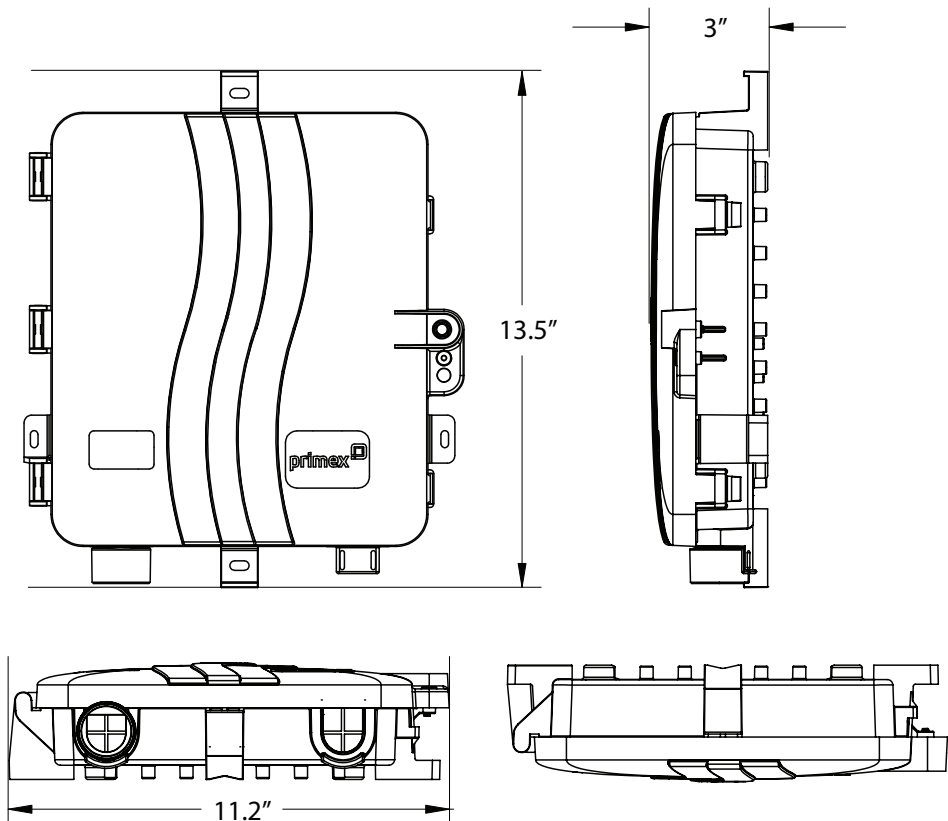

The internal Fiber Transition Case (FTC) offers secure fiber splice management that protects the fiber bend radius.

Includes snap locks and hex bolt for secure access.

2. DIMENSIONS

Inside: H 10.2" /W 8.7" /D 2.1"

Outside: H 13.5" /W 11.2" /D 3"

3. FEATURES & BENEFITS

- Compact, low profile design provides simple fiber splice and connect point for SFU or small business applications.
- Integrated Fiber Transition Tray (FTT) or splice tray for splicing, storing and connecting one to six fibers.
- Hurricane Fiber Clips and fiber cradles for secure fiber management.
- Snap lock and available hex bolt provides secure service provider access 24/7.
- High quality UV-protected PVC made in North America for long-lasting fiber protection in demanding weather conditions.
- Two robust half-inch ports with rubber grommets for protected fiber entry and exit.
- External wall and pole mounting brackets that eliminate the need to drill through the box and allow for quick and easy deployment.
- UL-listed and industry-standardized for easy implementation.

Hex bolt: 125-1344, 125-1345

FOR MORE INFORMATION CONTACT:

1.604.881.7875 1.604.881.7835

www.primexs.com    

primex  Fit everything. Together.

5. CONFIGURATIONS

MODELS		
PART NUMBER	PART NAME	DESCRIPTION
125-1344	P1000MFSC-BG1SA	P1000MFSC, w/1 SC/APC simplex adapter in FTC, gasket, hex bolt, PVC
125-1345	P1000MFSC-BG6SA	P1000MFSC, w/3 SC/APC duplex adapters, gasket, hex bolt, PVC

6. TECHNICAL DRAWINGS

DIMENSIONS

All dimensions are external unless indicated otherwise.

Size may vary depending upon model.

FOR MORE INFORMATION CONTACT:

1 1.604.881.7875 1.604.881.7835

www.primexs.com