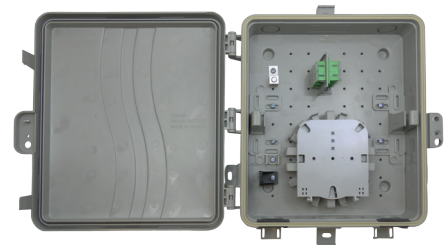

PRIMEX

Product Specification Sheet

PRODUCT
MODEL CODE

P1000MFSC

FTTx Splice/Connect OSP Enclosure

1. SUMMARY

The Primex P1000MFSC is a compact one to 12 fiber outside plant enclosure ideal splicing and connecting Single or Multi Family Unit (SFU/MDU) applications.

The internal Fiber Transition Case (FTC) offers secure fiber splice management that protects the fiber bend radius.

Includes snap locks and hex bolt for secure access.

2. DIMENSIONS

Inside: H 10.2" /W 8.7" /D 2.1"

Outside: H 13.5" /W 11.2" /D 3"

3. FEATURES & BENEFITS

- Compact, low profile design provides simple fiber splice and connect point for SFU or small business applications.
- Integrated Fiber Transition Tray (FTT) or splice tray for splicing, storing and connecting one to six fibers.
- Hurricane Fiber Clips and fiber cradles for secure fiber management.
- Snap lock and available hex bolt provides secure service provider access 24/7.
- High quality UV-protected PVC made in North America for long-lasting fiber protection in demanding weather conditions.
- Two robust half-inch ports with rubber grommets for protected fiber entry and exit.
- External wall and pole mounting brackets that eliminate the need to drill through the box and allow for quick and easy deployment.
- UL-listed and industry-standardized for easy implementation.

4. APPLICATIONS

- FTTH for single or multi family units
- FTTB for small businesses

125-1344: 1 SC/APC simplex adapter in FTC, gasket, hex lock, PVC

125-1345: 3 SC/APC duplex adapters, gasket, hex bolt, PVC